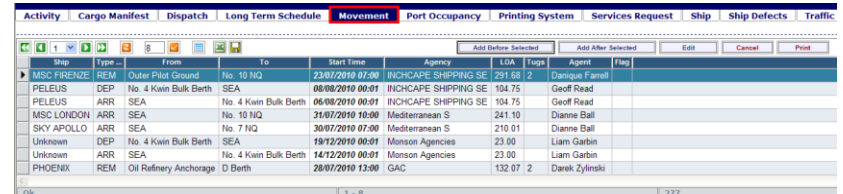

### Screen Shots

1. Log into Voyager on the Fremantle Ports Website (Voyager)

To Access the Fremantle Ports Website:

<http://www.Fremantleports.com.au>

Select the Voyager Link

2. Select the **Movement Tab** by clicking **Movements**