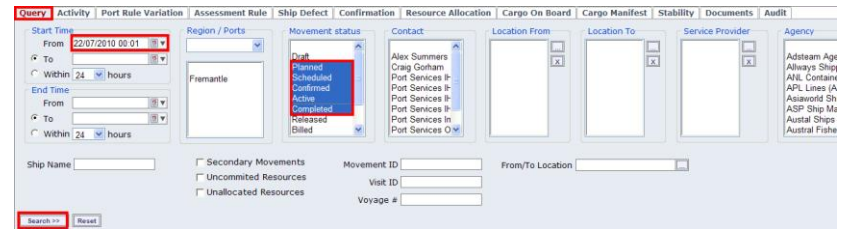

Note: To sort the information in the movements board click the column header. ie Start time