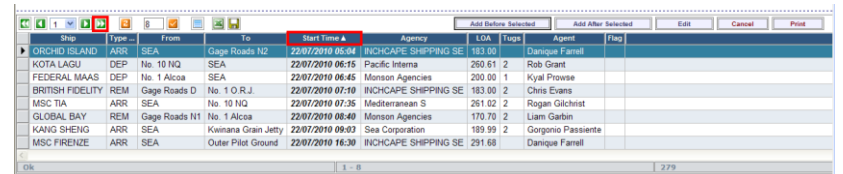

Note: To sort the information in the movements board click the column header. ie Start time