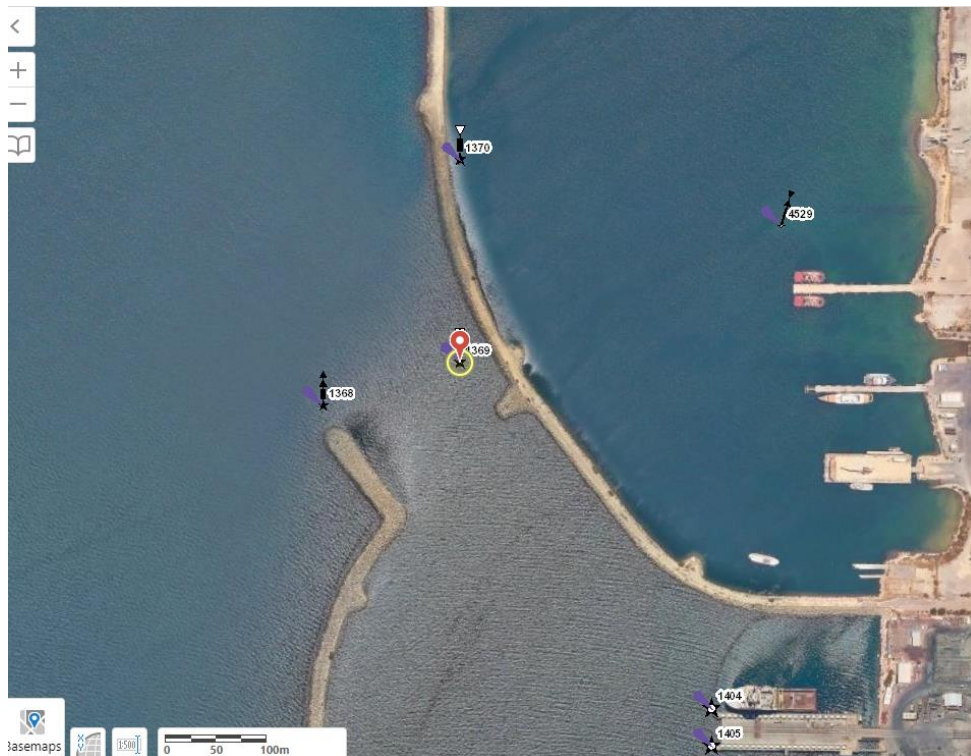

PORT OF FREMANTLE

NAVIGATIONAL WARNING

Number 12 / 2022

Email movements@fremantleports.com.au

Date of issue: 09/08/2022

Date of effect: 09/08/2022

Date of cancellation: 11/08/2022

Charts affected: AUS 117

NAVIGATION HAZARD

Port Hand Lateral Beacon at Northern Entrance of AMC (Australian Marine Complex) in position 32 09.04 S, 115 45.7 E has been reported as unlit.

Mariners are advised to exercise caution.